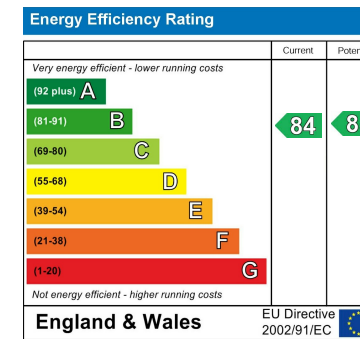

Council Tax Band: A Please confirm the Council Tax band via Shropshire Council

Term: Assured Periodic Tenancy

Measurements: All measurements are approximate

Services: We are advised that mains water, gas and electric are available